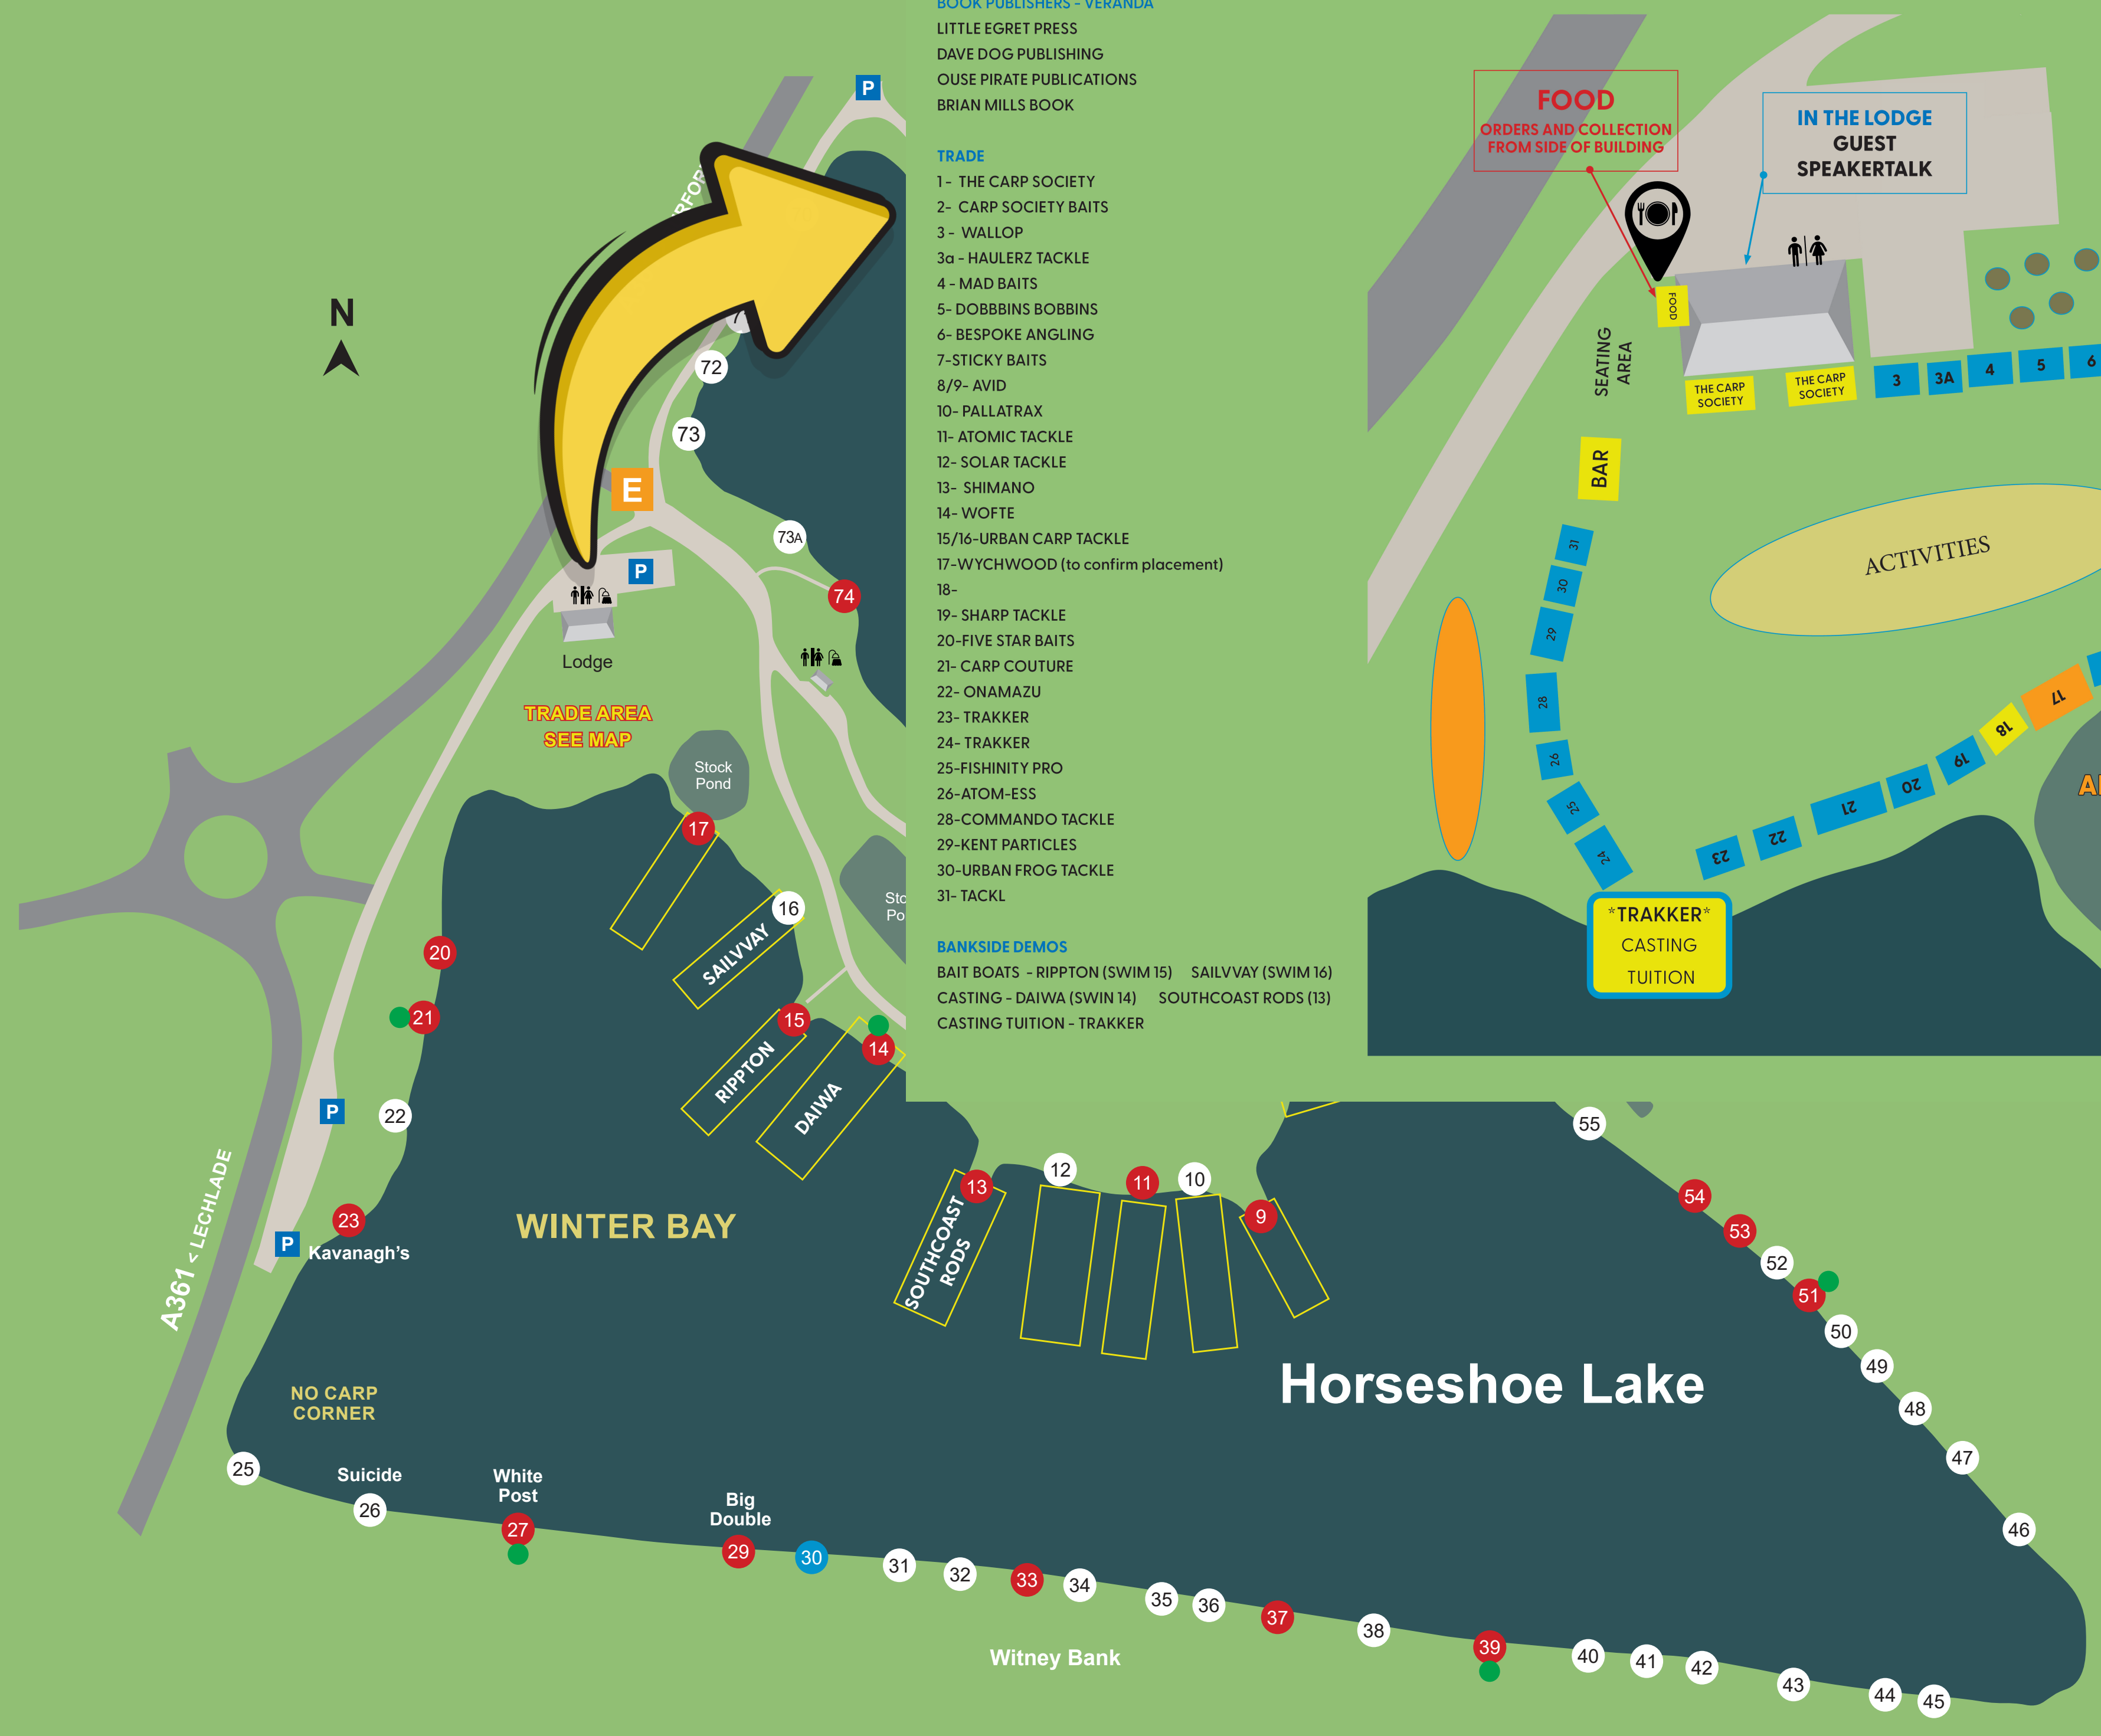

FOOD
ORDERS AND COLLECTION
FROM SIDE OF BUILDING

IN THE LODGE
GUEST
SPEAKERTALK

SEATING AREA

BAR

ACTIVITIES

TRAKKER
CASTING
TUITION

ANGLING TRUST
GET FISHING
Level 2
coaches

BOOK PUBLISHERS - VERANDA

- LITTLE EGRET PRESS
- DAVE DOG PUBLISHING
- OUSE PIRATE PUBLICATIONS
- BRIAN MILLS BOOK

TRADE

- 1- THE CARP SOCIETY
- 2- CARP SOCIETY BAITS
- 3 - WALLOP
- 3a - HAULERZ TACKLE
- 4 - MAD BAITS
- 5- DOBBBINS BOBBINS
- 6- BESPOKE ANGLING
- 7-STICKY BAITS
- 8/9- AVID
- 10- PALLATRAX
- 11- ATOMIC TACKLE
- 12- SOLAR TACKLE
- 13- SHIMANO
- 14- WOFTE
- 15/16-URBAN CARP TACKLE
- 17-WYCHWOOD (to confirm placement)
- 18-
- 19- SHARP TACKLE
- 20-FIVE STAR BAITS
- 21- CARP COUTURE
- 22- ONAMAZU
- 23- TRAKKER
- 24- TRAKKER
- 25-FISHINITY PRO
- 26-ATOM-ESS
- 28-COMMANDO TACKLE
- 29-KENT PARTICLES
- 30-URBAN FROG TACKLE
- 31- TACKL

BANKSIDE DEMOS

- BAIT BOATS - RIPPTON (SWIM 15) SAILV VAY (SWIM 16)
- CASTING - DAIWA (SWIN 14) SOUTHCOAST RODS (13)
- CASTING TUITION - TRAKKER

TRADE AREA
SEE MAP

WINTER BAY

Horseshoe Lake

Witney Bank

NO CARP
CORNER

A361 < LECHLADE

Lodge

Stock Pond

Stock Pond

Stock Pond

Kavanagh's

Suicide

White Post